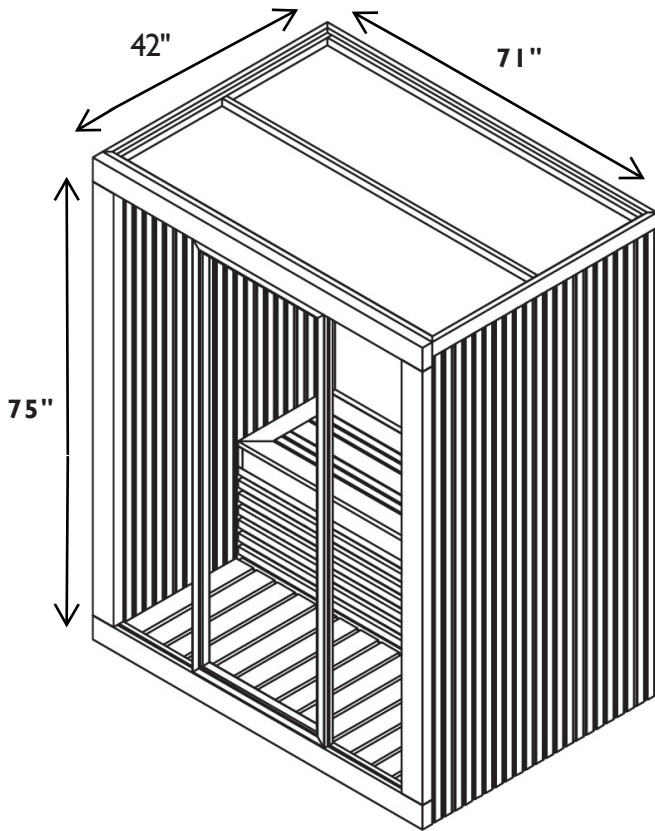

Sunray Saunas

Westlake Traditional Sauna

Birdseye View