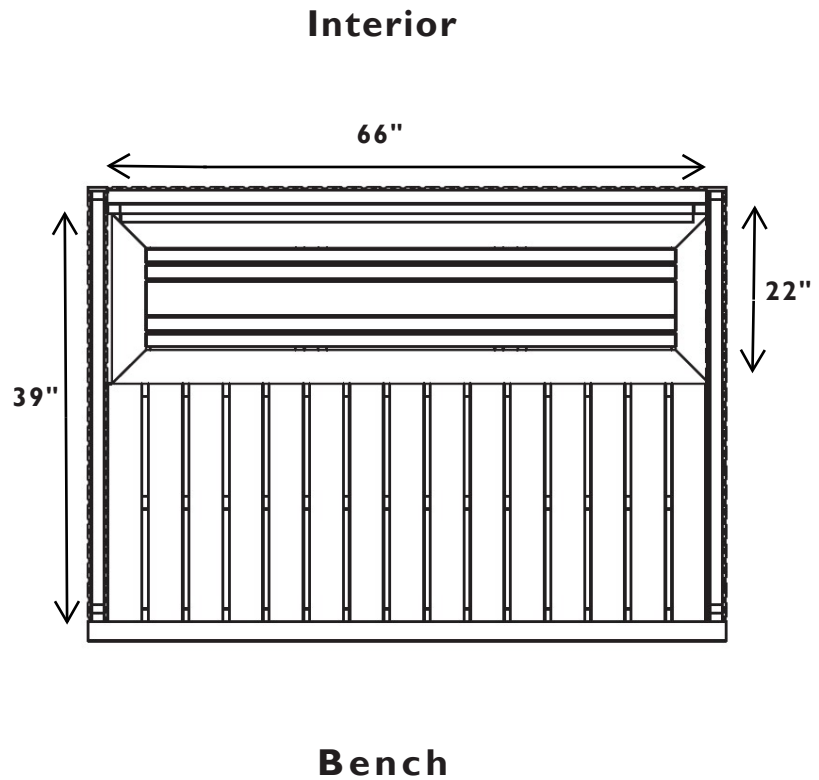

SPECIFICATIONS

Construction

Canadian Hemlock Cabin
10mm Tempered Glass
Tongue & Groove Construction
Weight: 721 lbs

Exterior

Width: 71"
Depth: 42"
Height: 75"

Interior

Width: 67"
Depth: 39"
Height: 69"
Bench: 66" x 22"
Bench Height: 20"

Bench

SPECIFICATIONS

Construction

Canadian Hemlock Cabin
10mm Tempered Glass
Tongue & Groove Construction
Weight: 721 lbs

Exterior

Width: 71"
Depth: 42"
Height: 75"

Interior

Width: 67"
Depth: 39"
Height: 69"
Bench: 66" x 22"
Bench Height: 20"